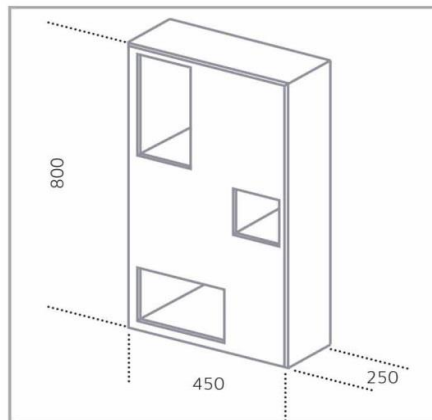

pensile

Articolo: TETRIX

finitura: legno e in tinta

supporto: multistrato

Peso lordo : kg 40 ca.

Imballo: cassa in legno

Dimensioni imballo: cm 85x30x50

cabinet

Article: TETRIX

Finish: wood and colors

supporting panel: plywood

Gross weight: kg 40 ca.

Packing: wooden crate

Packing dimension: cm 85x30x50