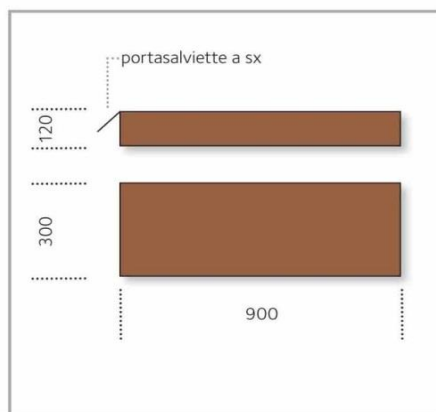

Legni Woods

rovere slavo piallato
slavonian oak planed

acero europeo
european maple

mogano sipo
mahogany sipo