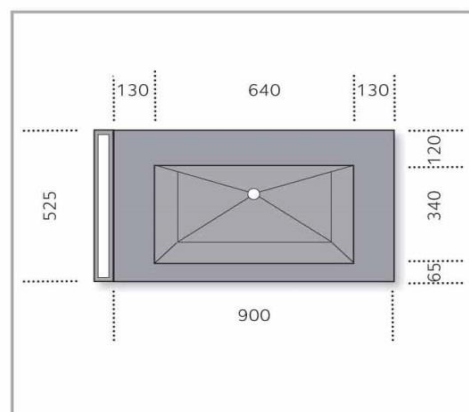

Foro miscelatore: su richiesta

Piletta di scarico: inclusa

Peso lordo : kg 60 ca.

Imballo: cassa in legno

Dimensioni imballo: cm 100 x 60 x 60

console

Article: NOVANTA BOX

Finish: Glossy finish antitouch

Material: stainless steel AISI 304

Steel thickness: mm 1,2

edge: wood

frame: plywood

basket: full extension - soft closing

Mixer hole: on demand

Waste fitting: included

Gross weight: kg 60 ca.

Packing: wooden crate

Packing dimension: cm 100 x 60 x 60

Legni Woods

rovere slavo piallato
slavonian oak planed

acero europeo
european maple

mogano sipo
mahogany sipo