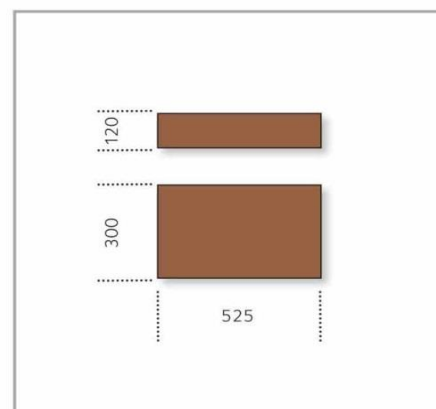

Foro miscelatore: su richiesta

Piletta di scarico: inclusa

Peso lordo : kg 60 ca.

Imballo: cassa in legno

Dimensioni imballo: cm 100 x 60 x 60

console

Article: NOVANTA BOX

Finish: Glossy finish antitouch

Material: stainless steel AISI 304

Steel thickness: mm 1,2

edge: wood

frame: plywood

basket: full extension - soft closing

Mixer hole: on demand

Waste fitting: included

Gross weight: kg 60 ca.

Packing: wooden crate

Packing dimension: cm 100 x 60 x 60

Legni Woods

rovere slavo piallato
slavonian oak planed

acero europeo
european maple

mogano sipo
mahogany sipo