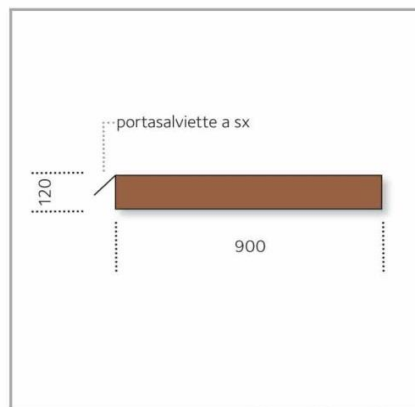

Piletta di scarico: inclusa

Peso lordo : kg 20 ca.

Imballo: cassa in legno

Dimensioni imballo: cm 100 x 65 x 14

console

Article: NOVANTA

Finish: Glossy finish antitouch

Material: stainless steel AISI 304

edge: wood

frame: plywood

Steel thickness: mm 1,2

Mixer hole: on demand

Waste fitting: included

Gross weight: kg 20 ca.

Packing: wooden crate

Packing dimension: cm 100 x 65 x 14